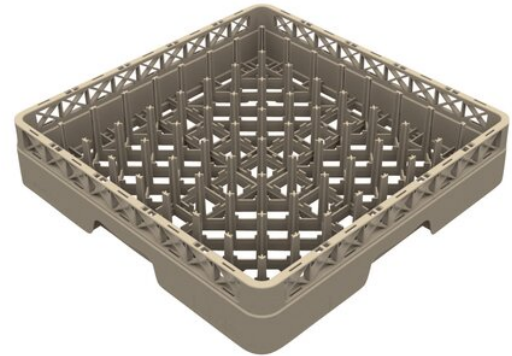

pujadas

Get the best of both worlds: Opened or Closed. • System assembly and disassembly easy and safe • Stackable with other market baskets • Reinforced double-wall (anti-shock) • Open: for maximum cleaning • Closed: ideal for hygienic transporting and storage Maximum Glass Diameter: 151mm

PRODUCT ITEMS

Item Img	Item Number	Description	Length	Width	Height	Brand	Material
	PDR5003	Plate & Tray Flap Rack	500mm	500mm	80mm	Pujadas	Polypropylene