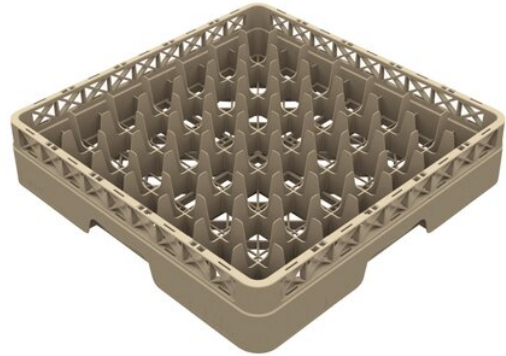

pujadas

Get the best of both worlds: Opened or Closed. • System assembly and disassembly easy and safe • Stackable with other market baskets • Reinforced double-wall (anti-shock) • Open: for maximum cleaning • Closed: ideal for hygienic transporting and storage Maximum Glass Diameter: 63mm

PRODUCT ITEMS

Item Img	Item Number	Description	Details	Length	Width	Height	Brand	Material
	PDR5490	49 Compartment Flap Rack	49 Compartments	500mm	500mm	80mm	Pujadas	Polypropylene
	PDR5491	49 Compartment Flap Rack Extender	49 Compartments	500mm	500mm	40mm	Pujadas	Polypropylene