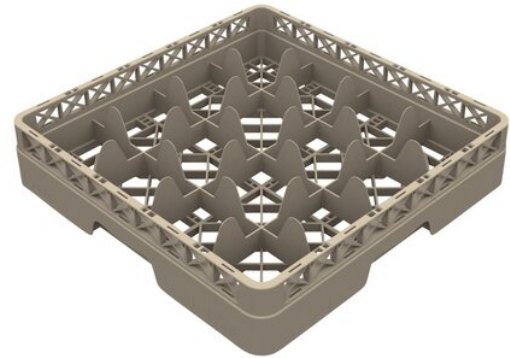

pujadas

Get the best of both worlds: Opened or Closed. • System assembly and disassembly easy and safe • Stackable with other market baskets • Reinforced double-wall (anti-shock) • Open: for maximum cleaning • Closed: ideal for hygienic transporting and storage Maximum Glass Diameter: 113mm

PRODUCT ITEMS

Item Img	Item Number	Description	Details	Length	Width	Height	Brand	Material
	PDR5160	16 Compartment Flap Rack	16 Compartments	500mm	500mm	80mm	Pujadas	Polypropylene
	PDR5161	16 Compartment Flap Rack Extender	16 Compartments	500mm	500mm	40mm	Pujadas	Polypropylene