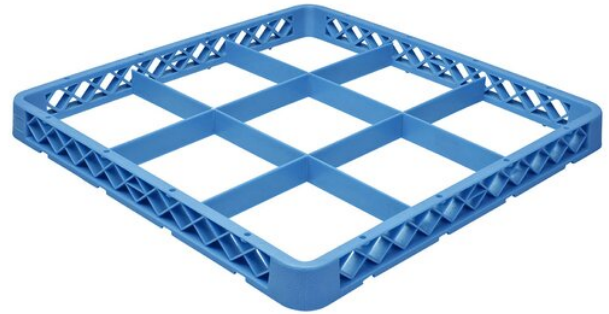

Maximum Glass Diameter: 151mm

PRODUCT ITEMS

Item Img	Item Number	Details	Length	Width	Height	Brand
	69860-BL	9 Compartments	500mm	500mm	40mm	Cater Rax