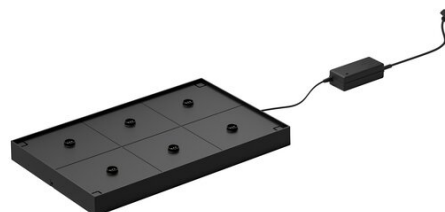

LAMPA

The Standard charging shelf is perfect to charge up to 6 or 15 lamps at once, so you can efficiently keep all your lamps charged up. Having multiple shelves allows you to make a charging tower which can create a compact and neat charging station for your hospitality venue.

6 hours charging - 9 hours operating time.

The shelves can be stacked to a maximum of three, allowing for simultaneous charging.

Box Contains:

- 1 x Charging Shelf
- 1 x Pack of Connection Poles
- 1 x Charging Cable and Adapter

PRODUCT ITEMS

Item Img	Item Number	Description	Details	Length	Width	Height	Diameter	Colour Range	Brand	Material
	769500	MULTIPLE CONTACT CHARGER TO SUIT 6 LAMPS LAMPA	Includes: 3 x Charging Shelf 12 x Connection Poles 3 x Charging Cable & Adaptor	470mm	290mm	40mm		Black	Lampa	Aluminium Alloy
	769700	MULTIPLE CONTACT CHARGER TO SUIT 15 LAMPS LAMPA	Includes: 3 x Charging Shelf 12 x Connection Poles 3 x Charging Cable & Adaptor	470mm	290mm	40mm		Black	Lampa	Aluminium Alloy