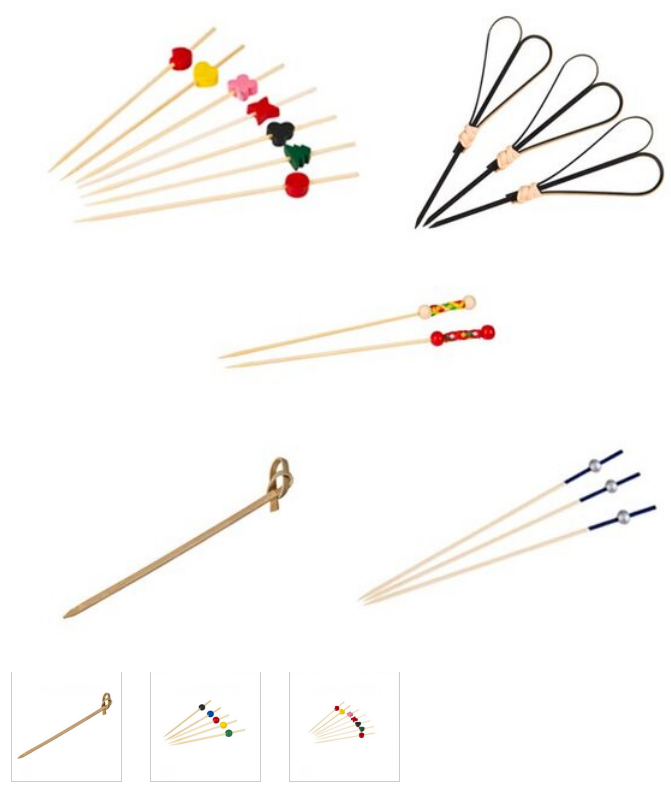

Made from Bamboo or Plastic. Our skewers and picks are a great convenient way to serve and present canapes and meals.

PRODUCT ITEMS

Item Img	Item Number	Description	Details	Length	Colour Range	Material
	42020	INDIVIDUALLY WRAPPED	Individually Wrapped	65mm		Bamboo
	42021	DOUBLE ENDED	Double Ended	70mm		Bamboo
	42023	FRILLED TOOTHPICK (1000/PACK)		65mm	Assorted Colours	Bamboo
	42024	FRILLED CLUB TOOTHPICK (1000/PACK)		100mm		Bamboo
	47988-R	SKEWER-HEART, RED, 180mm		180mm	Red	Bamboo

Item Img	Item Number	Description	Details	Length	Colour Range	Material
	47988-BK	SKEWER-HEART, BLACK, 100pcs		180mm	Black	Bamboo
	47988	SKEWER-HEART, NATURAL, 100pcs		180mm	Natural	Bamboo
	47985-R	SKEWER-HEART, RED, 150mm 100pcs		150mm	Red	Bamboo
	47985-BK	SKEWER-HEART, BLACK, 100pcs		150mm	Black	Bamboo
	47985	SKEWER-HEART, NATURAL, 100pcs		150mm	Natural	Bamboo
	47982-R	SKEWER-HEART, RED, 100pcs		120mm	Red	Bamboo
	47982-BK	SKEWER-HEART, BLACK, 100pcs		120mm	Black	Bamboo
	47982	SKEWER-HEART, NATURAL, 100pcs		120mm	Natural	Bamboo
	47980-R	SKEWER-HEART, RED, 100pcs		100mm	Red	Bamboo
	47980-BK	SKEWER-HEART, BLACK, 100pcs		100mm	Black	Bamboo

Item Img	Item Number	Description	Details	Length	Colour Range	Material
	47945	BAMBOO SKEWER STICK (250pcs/PACK)		250mm	Natural	Bamboo
	47938	BAMBOO SKEWER STICK (250pcs/PACK)		180mm	Natural	Bamboo
	47935	BAMBOO SKEWER STICK (250pcs/PACK)		150mm	Natural	Bamboo
	47932	BAMBOO SKEWER STICK-120mm (250pcs/PACK)		120mm	Natural	Bamboo
	47929	BAMBOO SKEWER STICK (250pcs/PACK)		90mm	Natural	Bamboo
	47916	BAMBOO SKEWER-LOOPED, (250pcs/PACK)		180mm	Natural	Bamboo
	47910	BAMBOO SKEWER-LOOPED (250pcs/PACK)		100mm	Natural	Bamboo
	47906	BAMBOO SKEWER-LOOPED, (250pcs/PACK)		70mm	Natural	Bamboo