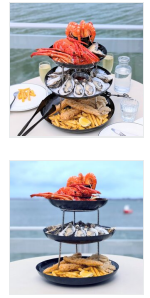

## SERVING BOWL & STAND / SEAFOOD STAND BLACK

### moda

The new **stainless steel serving bowls and stands from Moda Serving**, are perfect for any seafood tower or display.

Created with a lock-in footed base feature for stability and sleekness, with the added luxury of a hammered finish on both the serving bowls and stands.