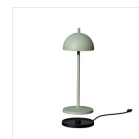

LAMPA 

ALUMINIUM ALLOY | MATT FINISH

## KEY FEATURES

- Robust Die Cast Aluminium Body
- Cold/Warm Colour Choice
- Cordless Charging
- IP 65 Water/Dust Protection
- Complete with individual Charging Base
- Touch ON/OFF
- Stepless dimmable with cold/warm switchable

## CHARGING BASE BLACK

All lamps are sold complete with the appropriate individual charging base