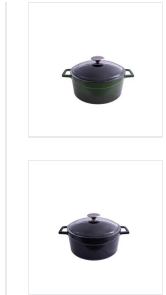

## ROUND CASSEROLE / GLASS LID 4.5L

### LAVA.

Lava comes in elegant designs enamelled in a variety of colours, providing complementary solutions for use in the kitchen or as a serving dish.

### PRODUCT ITEMS

Item Img	Item Number	Description	Details	Height	Diameter	Capacity	Brand	Material
	799424-BK	Casserole- Round	Glass Lid*/Black	115mm	240mm	4.5L	Lava	Cast Iron, Glass Lid
	799424-GN	Round Casserole w. Glass Lid	Glass Lid*/Green	115mm	240mm	4.5L	Lava	Cast Iron, Glass Lid
	799424-R	Round Casserole w. Glass Lid	Glass Lid*/Red	115mm	240mm	4.5L	Lava	Cast Iron, Glass Lid