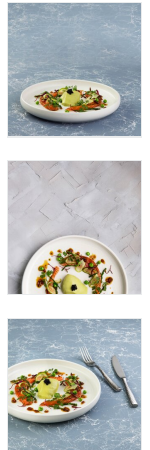

MODA
PORCELAIN

Snow by Moda Porcelain is a two tone matte and gloss white crockery, with swirl or splash designs to create an eclectic look. An extensive range with pieces suitable for all cuisine types, and new larger pieces that work for displays and buffets.

PRODUCT ITEMS

Item Img	Item Number	Description	Details	Height	Diameter	Colour Range	Brand	Material	Features
	926519	Stackable Round Plate	Stacka	28mm	182mm	Snow	Moda Porcelain	Porcelain	Stackable
	926521	Stackable Round Plate	Stacka	30mm	210mm	Snow	Moda Porcelain	Porcelain	Stackable
	926526	Stackable Round Plate	Stacka	33mm	260mm	Snow	Moda Porcelain	Porcelain	Stackable