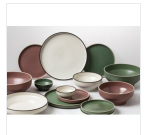

## MOD SMOKEY PLUM SHARE BOWL

### Luzerne

Minimalist shapes and bold colours inform the design of Mod, the new stoneware range by Luzerne. Colours Smokey Basil, Smokey Plum and Dusted White feature accented banding and subtle glaze spatters, inviting a mix-and-match approach to your place setting.