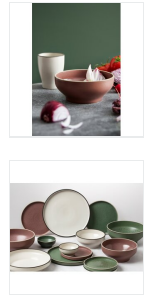

trenton

MOD SMOKEY PLUM ROUND BOWL

Luzerne

Minimalist shapes and bold colours inform the design of Mod, the new stoneware range by Luzerne. Colours Smokey Basil, Smokey Plum and Dusted White feature accented banding and subtle glaze spatters, inviting a mix-and-match approach to your place setting.

PRODUCT ITEMS

Item Img	Item Number	Description	Height	Diameter	Capacity	Colour Range	Brand	Material	Features
	946643	Round Bowl	91mm	212mm	1.577L	Smokey Plum	Luzerne	Stoneware	Vitrified, Dishwasher Safe, Microwave Safe, Oven Safe
	946642	Round Bowl	77mm	182mm	942ml	Smokey Plum	Luzerne	Stoneware	Vitrified, Dishwasher Safe, Microwave Safe, Oven Safe
	946641	Round Bowl	68mm	160mm	630ml	Smokey Plum	Luzerne	Stoneware	Vitrified, Dishwasher Safe, Microwave Safe, Oven Safe