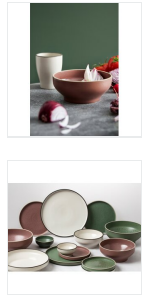

trenton

MOD SMOKEY PLUM ROUND BOWL

Luzerne

Minimalist shapes and bold colours inform the design of Mod, the new stoneware range by Luzerne. Colours Smokey Basil, Smokey Plum and Dusted White feature accented banding and subtle glaze spatters, inviting a mix-and-match approach to your place setting.

PRODUCT ITEMS

Item Img	Item Number	Description	Height	Diameter	Capacity	Colour Range	Brand	Material	Features
	946643	Round Bowl	91mm	212mm	1.577L	Smokey Plum	Luzerne	Stoneware	Vitrified, Dishwasher Safe, Microwave Safe, Oven Safe
	946642	Round Bowl	77mm	182mm	942ml	Smokey Plum	Luzerne	Stoneware	Vitrified, Dishwasher Safe, Microwave Safe, Oven Safe
	946641	Round Bowl	68mm	160mm	630ml	Smokey Plum	Luzerne	Stoneware	Vitrified, Dishwasher Safe, Microwave Safe, Oven Safe