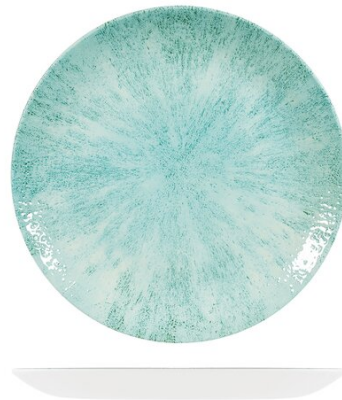

Manufactured in the UK, Stone is inspired by the traditional process of hand carving ceramics from natural stone. The designs are achieved through an innovative print process, emulating tones and textures of nature. The print is positioned directly under the glaze, creating a protective layer over the decoration.

## PRODUCT ITEMS

Item Img	Item Number	Description	Diameter	Colour Range	Brand	Material	Features
	9974129-AQ	Stone Round Coupe Plate	288mm	Aquamarine	Studio Prints	Super Vitrified	Vitrified, 5 Year Edge Chip Warranty, Dishwasher Safe, Microwave Safe
	9974126-AQ	Stone Round Coupe Plate	260mm	Aquamarine	Studio Prints	Super Vitrified	Vitrified, 5 Year Edge Chip Warranty, Dishwasher Safe, Microwave Safe
	9974122-AQ	Stone Round Coupe Plate	217mm	Aquamarine	Studio Prints	Super Vitrified	Vitrified, 5 Year Edge Chip Warranty, Dishwasher Safe, Microwave Safe
	9974116-AQ	Stone Round Coupe Plate	165mm	Aquamarine	Studio Prints	Super Vitrified	Vitrified, 5 Year Edge Chip Warranty, Dishwasher Safe, Microwave Safe