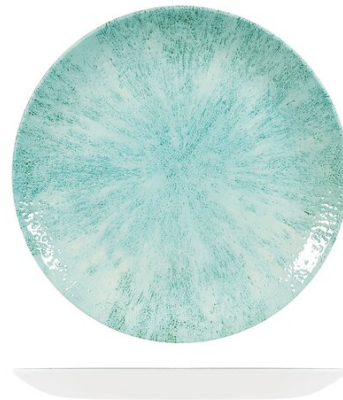

Manufactured in the UK, Stone is inspired by the traditional process of hand carving ceramics from natural stone. The designs are achieved through an innovative print process, emulating tones and textures of nature. The print is positioned directly under the glaze, creating a protective layer over the decoration.

PRODUCT ITEMS

| Item Img | Item Number | Description | Diameter | Colour Range | Brand | Material | Features |
|----------|-------------|-------------------------|----------|--------------|---------------|-----------------|---|
| | 9974129-AQ | Stone Round Coupe Plate | 288mm | Aquamarine | Studio Prints | Super Vitrified | Vitrified, 5 Year Edge Chip Warranty, Dishwasher Safe, Microwave Safe |
| | 9974126-AQ | Stone Round Coupe Plate | 260mm | Aquamarine | Studio Prints | Super Vitrified | Vitrified, 5 Year Edge Chip Warranty, Dishwasher Safe, Microwave Safe |
| | 9974122-AQ | Stone Round Coupe Plate | 217mm | Aquamarine | Studio Prints | Super Vitrified | Vitrified, 5 Year Edge Chip Warranty, Dishwasher Safe, Microwave Safe |
| | 9974116-AQ | Stone Round Coupe Plate | 165mm | Aquamarine | Studio Prints | Super Vitrified | Vitrified, 5 Year Edge Chip Warranty, Dishwasher Safe, Microwave Safe |