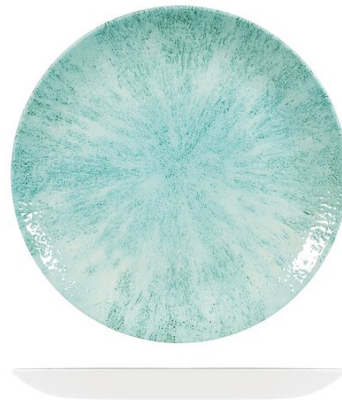

Manufactured in the UK, Stone is inspired by the traditional process of hand carving ceramics from natural stone. The designs are achieved through an innovative print process, emulating tones and textures of nature. The print is positioned directly under the glaze, creating a protective layer over the decoration.

PRODUCT ITEMS

Item Img	Item Number	Description	Diameter	Colour Range	Brand	Material	Features
	9974129-AQ	Stone Round Coupe Plate	288mm	Aquamarine	Studio Prints	Super Vitrified	Vitrified, 5 Year Edge Chip Warranty, Dishwasher Safe, Microwave Safe
	9974126-AQ	Stone Round Coupe Plate	260mm	Aquamarine	Studio Prints	Super Vitrified	Vitrified, 5 Year Edge Chip Warranty, Dishwasher Safe, Microwave Safe
	9974122-AQ	Stone Round Coupe Plate	217mm	Aquamarine	Studio Prints	Super Vitrified	Vitrified, 5 Year Edge Chip Warranty, Dishwasher Safe, Microwave Safe
	9974116-AQ	Stone Round Coupe Plate	165mm	Aquamarine	Studio Prints	Super Vitrified	Vitrified, 5 Year Edge Chip Warranty, Dishwasher Safe, Microwave Safe