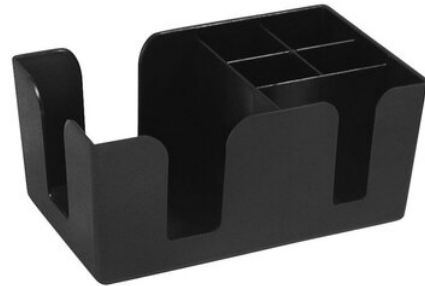

6 compartment Ideal for Straws, Coasters, Napkins, Stirers, etc.

PRODUCT ITEMS

Item Img	Item Number	Details	Length	Width	Height	Material
	70869	6 Compartment	240mm	145mm	110mm	Plastic