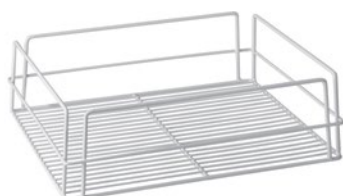

Item No.	69872
Length	425mm
Width	200mm
Height	150mm
Colour	Blue

Cutlery / Flatware Holder
SQUARE

Item No.	69874
Length	100mm
Width	100mm
Height	140mm
Colour	White

Glass Rack Features

Glass Basket
RECTANGULAR
WHITE PVC COATED

Item No.	30600
Length	430mm
Width	355mm
Height	80mm

Glass Basket
RECTANGULAR
BLACK PVC COATED

Item No.	30600-BK
Length	430mm
Width	355mm
Height	80mm

Glass Basket
RECTANGULAR
CHROME PLATED

Item No.	30600-CH
Length	430mm
Width	355mm
Height	80mm

Glass Basket
RECTANGULAR
ZINC PLATED

Item No.	30601
Length	430mm
Width	355mm
Height	80mm

Glass Basket
RECTANGULAR
WHITE PVC COATED

Item No.	30602
Length	430mm
Width	355mm
Height	125mm

Glass Basket
RECTANGULAR
BLACK PVC COATED

Item No.	30602-BK
Length	430mm
Width	355mm
Height	125mm

Glass Basket
SQUARE
WHITE PVC COATED

Item No.	30605
Length	355mm
Width	355mm
Height	75mm

Glass Basket
SQUARE
BLACK PVC COATED

Item No.	30605-BK
Length	355mm
Width	355mm
Height	75mm