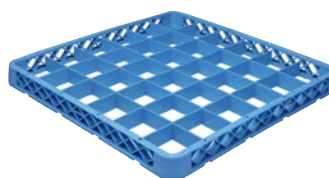

Glass Extender
36 COMPARTMENTS

Item No.	69857-BL
Max. Glass Diameter	73mm
Height	40mm