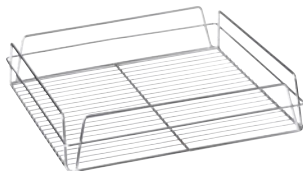

Glass Basket
RECTANGULAR
ZINC PLATED

Item No.	30601
Length	430mm
Width	355mm
Height	80mm

Glass Basket
RECTANGULAR
WHITE PVC COATED

Item No.	30602
Length	430mm
Width	355mm
Height	125mm

Glass Basket
RECTANGULAR
BLACK PVC COATED

Item No.	30602-BK
Length	430mm
Width	355mm
Height	125mm

Glass Basket
SQUARE
WHITE PVC COATED

Item No.	30605
Length	355mm
Width	355mm
Height	75mm

Glass Basket
SQUARE
BLACK PVC COATED

Item No.	30605-BK
Length	355mm
Width	355mm
Height	75mm

Glass Basket
SQUARE
CHROME PLATED

Item No.	30605-CH
Length	355mm
Width	355mm
Height	75mm

Glass Basket
SQUARE
ZINC PLATED

Item No.	30606
Length	355mm
Width	355mm
Height	75mm

Glass Basket
SQUARE
WHITE PVC COATED

Item No.	30607
Length	355mm
Width	355mm
Height	125mm

Glass Basket
SQUARE
BLACK PVC COATED

Item No.	30607-BK
Length	355mm
Width	355mm
Height	125mm

Glass Basket
16 COMPARTMENTS
RECTANGULAR
BLACK PVC COATED