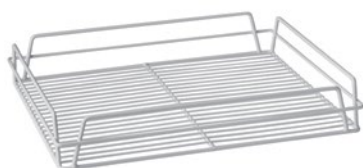

Item No.	69879-H
To Suit	Pujadas & CaterRax Racks

Cutlery / Flatware Basket
NO HANDLE, 8 COMPARTMENTS

Item No.	69871
Length	425mm
Width	200mm
Height	150mm
Colour	Blue

Cutlery / Flatware Basket
WITH HANDLES, 8 COMPARTMENTS

Item No.	69872
Length	425mm
Width	200mm
Height	150mm
Colour	Blue

Cutlery / Flatware Holder
SQUARE

Item No.	69874
Length	100mm
Width	100mm
Height	140mm
Colour	White

Glass Rack Features

Glass Basket
RECTANGULAR
WHITE PVC COATED

Item No.	30600
Length	430mm
Width	355mm
Height	80mm

Glass Basket
RECTANGULAR
BLACK PVC COATED

Item No.	30600-BK
Length	430mm
Width	355mm
Height	80mm

Glass Basket
RECTANGULAR
CHROME PLATED

Item No.	30600-CH
Length	430mm
Width	355mm
Height	80mm