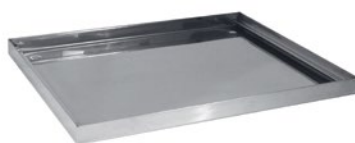

Item No.	30930
Length	430mm
Width	355mm
Height	215mm

Glass Basket
20 COMPARTMENTS
RECTANGULAR
BLACK PVC COATED

Item No.	30920
Length	430mm
Width	355mm
Height	215mm

Drip Tray
SQUARE
STAINLESS STEEL

Item No.	30552
Length	505mm
Width	505mm
Height	25mm
To Suit	500 x 500mm Glass Racks

Drip Tray
RECTANGULAR
STAINLESS STEEL

Item No.	30550
Length	440mm
Width	360mm
Height	25mm
To Suit	435 x 355mm Glass Baskets

Drip Tray
SQUARE
STAINLESS STEEL

Item No.	30550
Length	360mm
Width	360mm
Height	25mm
To Suit	355 x 355mm Glass Baskets