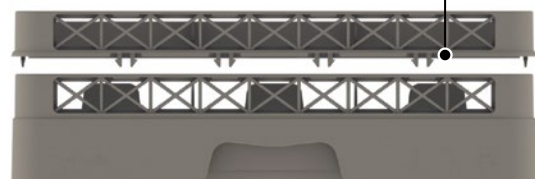

TRANSPORT
Improved security

STORING
Improved hygiene

Easy to assemble and disassemble extenders

Highly resistant to chemicals and temperatures up to 95°C

FLAP RACK SIZE GUIDE

Diameter

Place glass upside down over the circular chart. Whichever circle the largest diameter of the glass (either base, body or rim) fits within, will determine the compartment rack required.