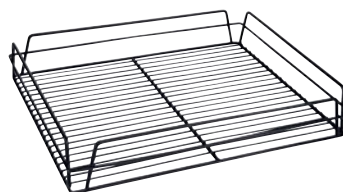

Item No.	69879-H
To Suit	Pujadas & CaterRax Racks

Cutlery / Flatware Basket
NO HANDLE, 8 COMPARTMENTS

Item No.	69871
Length	425mm
Width	200mm
Height	150mm
Colour	Blue

Cutlery / Flatware Basket
WITH HANDLES, 8 COMPARTMENTS

Item No.	69872
Length	425mm
Width	200mm
Height	150mm
Colour	Blue

Cutlery / Flatware Holder
SQUARE

Item No.	69874
Length	100mm
Width	100mm
Height	140mm
Colour	White

Glass Rack Features

Glass Basket
RECTANGULAR
WHITE PVC COATED

Item No.	30600
Length	430mm
Width	355mm
Height	80mm

Glass Basket
RECTANGULAR
BLACK PVC COATED

Item No.	30600-BK
Length	430mm
Width	355mm
Height	80mm

Glass Basket
RECTANGULAR
CHROME PLATED

Item No.	30600-CH
Length	430mm
Width	355mm
Height	80mm

Glass Basket
RECTANGULAR
ZINC PLATED

Item No.	30601
Length	430mm
Width	355mm
Height	80mm

Glass Basket
RECTANGULAR
WHITE PVC COATED

Item No.	30602
Length	430mm
Width	355mm
Height	125mm

Glass Basket
RECTANGULAR
BLACK PVC COATED