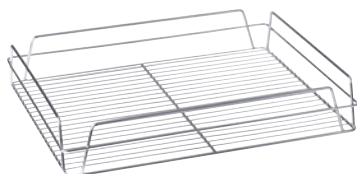

Item No.	69879-H
To Suit	Pujadas & CaterRax Racks

Cutlery / Flatware Basket
NO HANDLE, 8 COMPARTMENTS

Item No.	69871
Length	425mm
Width	200mm
Height	150mm
Colour	Blue

Cutlery / Flatware Basket
WITH HANDLES, 8 COMPARTMENTS

Item No.	69872
Length	425mm
Width	200mm
Height	150mm
Colour	Blue

Cutlery / Flatware Holder
SQUARE

Item No.	69874
Length	100mm
Width	100mm
Height	140mm
Colour	White

Glass Rack Features

Glass Basket
RECTANGULAR
WHITE PVC COATED

Item No.	30600
Length	430mm
Width	355mm
Height	80mm

Glass Basket
RECTANGULAR
BLACK PVC COATED

Item No.	30600-BK
Length	430mm
Width	355mm
Height	80mm

Glass Basket
RECTANGULAR
CHROME PLATED

Item No.	30600-CH
Length	430mm
Width	355mm
Height	80mm

Glass Basket
RECTANGULAR
ZINC PLATED

Item No.	30601
Length	430mm
Width	355mm
Height	80mm

Glass Basket
RECTANGULAR
WHITE PVC COATED

Item No.	30602
Length	430mm
Width	355mm
Height	125mm

Glass Basket
RECTANGULAR
BLACK PVC COATED