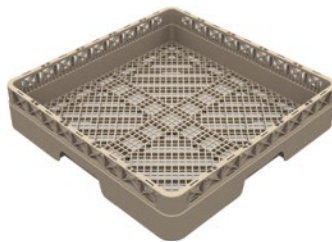

Glass Rack
36 COMPARTMENTS

Item No.	PDR5360
Max. Glass Diameter	73mm
Height	80mm

Glass Extender
36 COMPARTMENTS

Item No.	PDR5361
Max. Glass Diameter	73mm
Height	40mm

BEIGE — 500MM X 500MM

Glass Rack
49 COMPARTMENTS

Item No.	PDR5490
Max. Glass Diameter	63mm
Height	80mm

Glass Extender
49 COMPARTMENTS

Item No.	PDR5491
Max. Glass Diameter	63mm
Height	40mm

Open Rack

Item No.	PDR5002
Height	80mm

Open Extender

Item No.	PDR5001
Height	40mm

Flatware Rack

Item No.	PDR5000
Height	80mm

Plate & Tray Rack

Item No.	PDR5003
Height	80mm

Flaps For Racks

Item No.	Colour
PDR501F1	Beige
PDR501F2	Red
PDR501F3	Blue
PDR501F4	Yellow
PDR501F5	Green
PDR501F6	Dark Brown