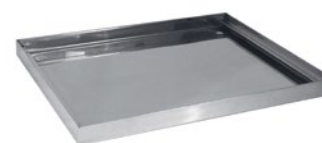

Item No.	30930
Length	430mm
Width	355mm
Height	215mm

Glass Basket
20 COMPARTMENTS
RECTANGULAR
BLACK PVC COATED

Item No.	30920
Length	430mm
Width	355mm
Height	215mm

Drip Tray
SQUARE
STAINLESS STEEL

Item No.	30552
Length	505mm
Width	505mm
Height	25mm
To Suit	500 x 500mm Glass Racks

Drip Tray
RECTANGULAR
STAINLESS STEEL

Item No.	30550
Length	440mm
Width	360mm
Height	25mm
To Suit	435 x 355mm Glass Baskets

Drip Tray
SQUARE
STAINLESS STEEL

Item No.	30550
Length	360mm
Width	360mm
Height	25mm
To Suit	355 x 355mm Glass Baskets