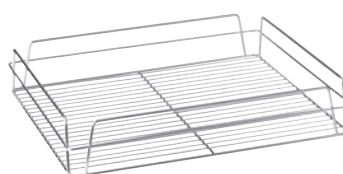

Item No.	69872
Length	425mm
Width	200mm
Height	150mm
Colour	Blue

Cutlery / Flatware Holder
SQUARE

Item No.	69874
Length	100mm
Width	100mm
Height	140mm
Colour	White

Glass Rack Features

Glass Basket
RECTANGULAR
WHITE PVC COATED

Item No.	30600
Length	430mm
Width	355mm
Height	80mm

Glass Basket
RECTANGULAR
BLACK PVC COATED

Item No.	30600-BK
Length	430mm
Width	355mm
Height	80mm

Glass Basket
RECTANGULAR
CHROME PLATED

Item No.	30600-CH
Length	430mm
Width	355mm
Height	80mm

Glass Basket
RECTANGULAR
ZINC PLATED

Item No.	30601
Length	430mm
Width	355mm
Height	80mm

Glass Basket
RECTANGULAR
WHITE PVC COATED

Item No.	30602
Length	430mm
Width	355mm
Height	125mm

Glass Basket
RECTANGULAR
BLACK PVC COATED

Item No.	30602-BK
Length	430mm
Width	355mm
Height	125mm

Glass Basket
SQUARE
WHITE PVC COATED

Item No.	30605
Length	355mm
Width	355mm
Height	75mm

Glass Basket
SQUARE
BLACK PVC COATED

Item No.	30605-BK
Length	355mm
Width	355mm
Height	75mm