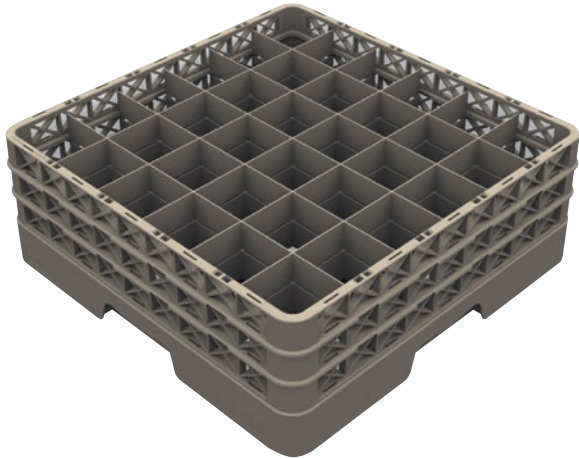

Washware & Trolleys

Flap Racks by Pujadas

The patented system allows the walls on both bases and extenders to be open or closed easily. Personalise and identify them according to your needs.

Openings for maximum cleaning

Ideal for transporting and storing

GET THE BEST OF BOTH WORLDS

- Easy to assemble and disassemble
- Stackable with other market baskets
- Reinforced double-wall (anti-shock)
- Easy customisation

WASHING
Improved cleaning

TRANSPORT
Improved security

STORING
Improved hygiene

Easy to assemble and disassemble extenders

Highly resistant to chemicals and temperatures up to 95°C

FLAP RACK SIZE GUIDE

Diameter

Place glass upside down over the circular chart. Whichever circle the largest diameter of the glass (either base, body or rim) fits within, will determine the compartment rack required.

Height

Use the vertical guide to determine the appropriate number of extenders. If the height of the glass is between two extenders, select the higher extender.

BEIGE — 500MM X 500MM

Glass Rack
9 COMPARTMENTS