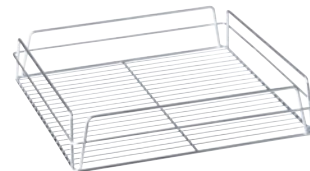

Glass Basket
RECTANGULAR
ZINC PLATED

Item No.	30601
Length	430mm
Width	355mm
Height	80mm

Glass Basket
RECTANGULAR
WHITE PVC COATED

Item No.	30602
Length	430mm
Width	355mm
Height	125mm

Glass Basket
RECTANGULAR
BLACK PVC COATED

Item No.	30602-BK
Length	430mm
Width	355mm
Height	125mm

Glass Basket
SQUARE
WHITE PVC COATED

Item No.	30605
Length	355mm
Width	355mm
Height	75mm

Glass Basket
SQUARE
BLACK PVC COATED

Item No.	30605-BK
Length	355mm
Width	355mm
Height	75mm

Glass Basket
SQUARE
CHROME PLATED

Item No.	30605-CH
Length	355mm
Width	355mm
Height	75mm

Glass Basket
SQUARE
ZINC PLATED

Item No.	30606
Length	355mm
Width	355mm
Height	75mm

Glass Basket
SQUARE
WHITE PVC COATED

Item No.	30607
Length	355mm
Width	355mm
Height	125mm

Glass Basket
SQUARE
BLACK PVC COATED

Item No.	30607-BK
Length	355mm
Width	355mm
Height	125mm

Glass Basket
16 COMPARTMENTS
RECTANGULAR
BLACK PVC COATED