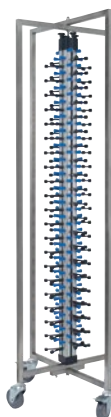

Item No.	TR-105
Length	800mm
Width	380mm
Height	880mm

Rubbish Bin
BLACK PLASTIC

Item No.	TR-120
Length	335mm
Width	245mm
Height	560mm
To Suit	TR-105 TR-106

Cutlery Bin
BLACK PLASTIC

Item No.	TR-121
Length	330mm
Width	230mm
Height	175mm
To Suit	TR-105 TR-106