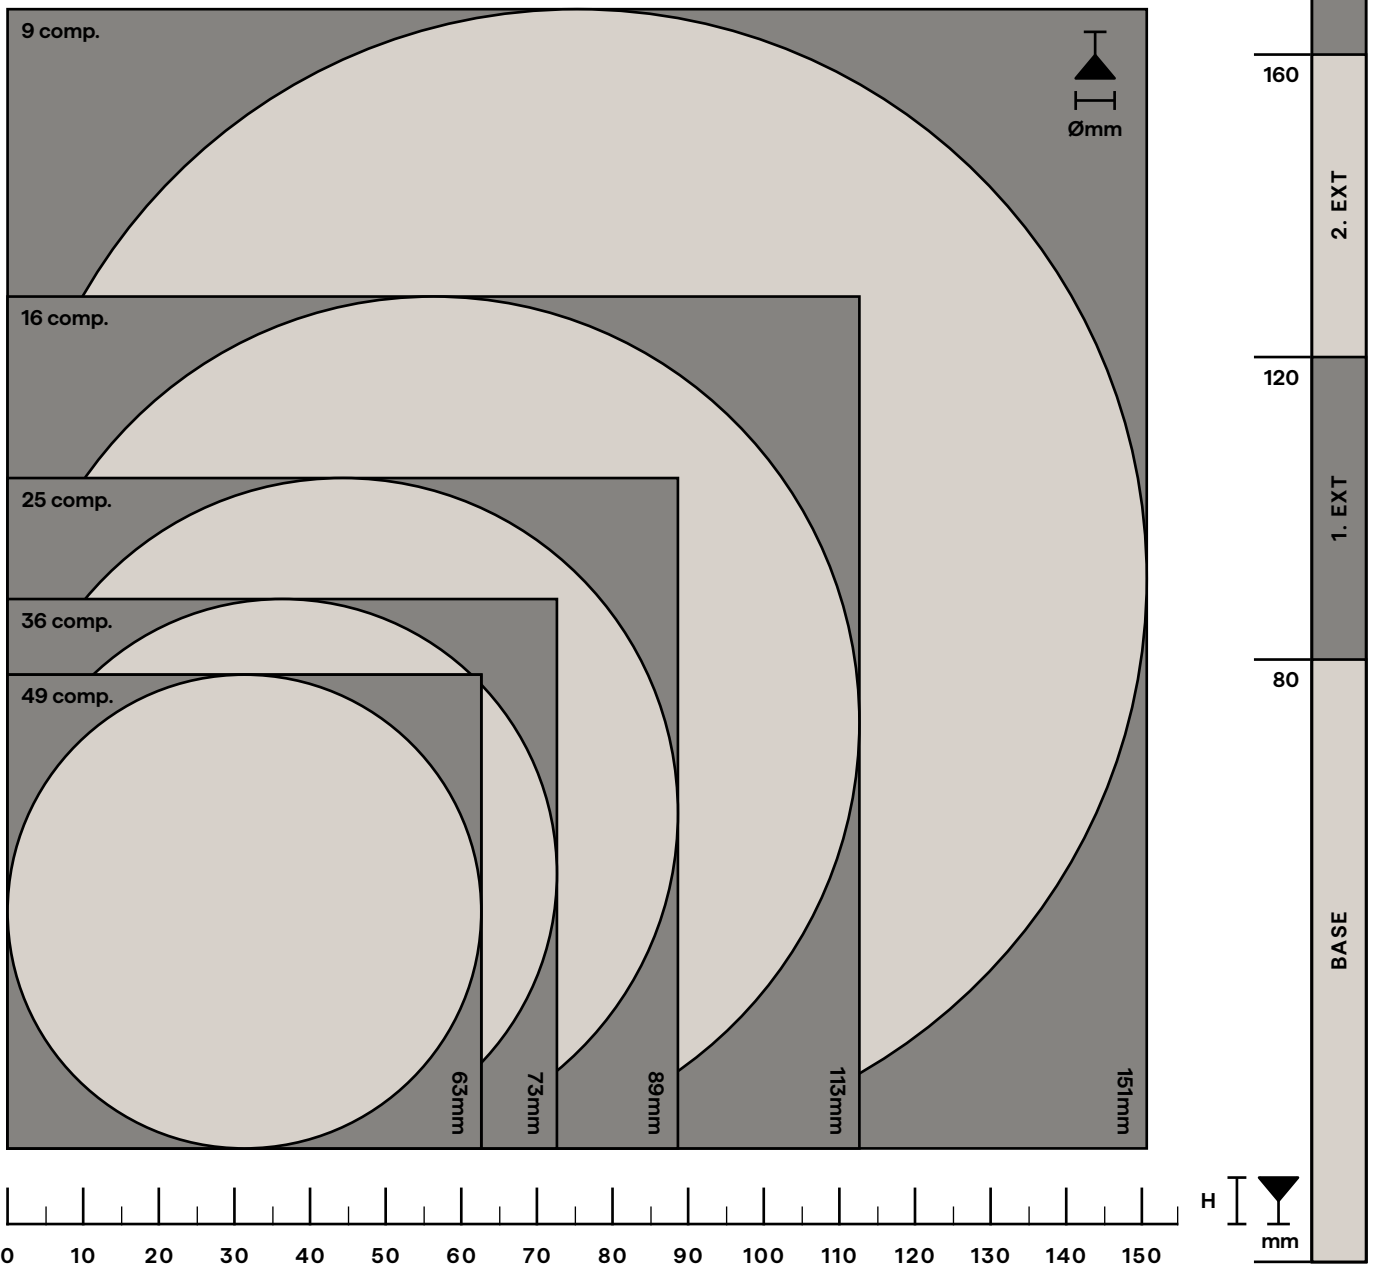

FLAP RACK SIZE GUIDE

Diameter

Place glass upside down over the circular chart. Whichever circle the largest diameter of the glass (either base, body or rim) fits within, will determine the compartment rack required.

Height

Use the vertical guide to determine the appropriate number of extenders. If the height of the glass is between two extenders, select the higher extender.