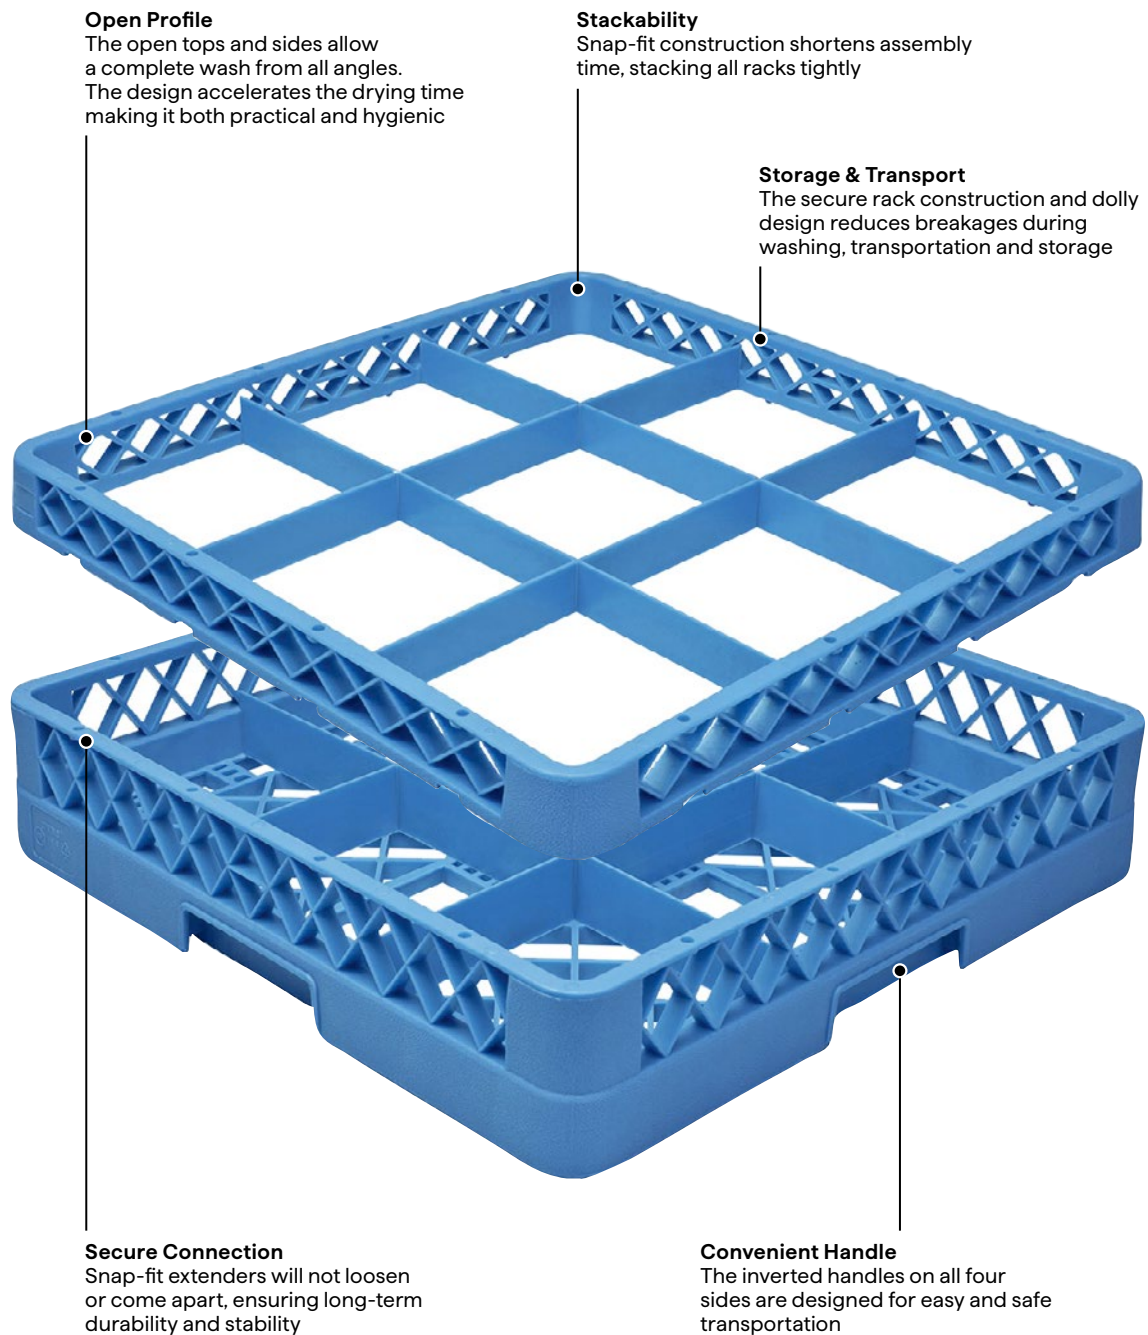

Glass Rack Features