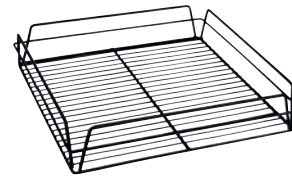

Item No.	30600
Length	430mm
Width	355mm
Height	80mm

Glass Basket
RECTANGULAR
BLACK PVC COATED

Item No.	30600-BK
Length	430mm
Width	355mm
Height	80mm

Glass Basket
RECTANGULAR
CHROME PLATED

Item No.	30600-CH
Length	430mm
Width	355mm
Height	80mm

Glass Basket
RECTANGULAR
ZINC PLATED

Item No.	30601
Length	430mm
Width	355mm
Height	80mm

Glass Basket
RECTANGULAR
WHITE PVC COATED

Item No.	30602
Length	430mm
Width	355mm
Height	125mm

Glass Basket
RECTANGULAR
BLACK PVC COATED

Item No.	30602-BK
Length	430mm
Width	355mm
Height	125mm

Glass Basket
SQUARE
WHITE PVC COATED

Item No.	30605
Length	355mm
Width	355mm
Height	75mm

Glass Basket
SQUARE
BLACK PVC COATED

Item No.	30605-BK
Length	355mm
Width	355mm
Height	75mm

Glass Basket
SQUARE
CHROME PLATED

Item No.	30605-CH
Length	355mm
Width	355mm
Height	75mm

Glass Basket
SQUARE
ZINC PLATED

Item No.	30606
Length	355mm
Width	355mm
Height	75mm

Glass Basket
SQUARE
WHITE PVC COATED