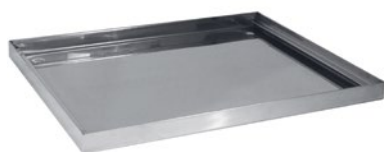

Item No.	30916
Length	430mm
Width	355mm
Height	215mm

Glass Basket
12 COMPARTMENTS
RECTANGULAR
BLACK PVC COATED

Item No.	30912
Length	430mm
Width	355mm
Height	215mm

Glass Basket
30 COMPARTMENTS
RECTANGULAR
BLACK PVC COATED

Item No.	30930
Length	430mm
Width	355mm
Height	215mm

Glass Basket
20 COMPARTMENTS
RECTANGULAR
BLACK PVC COATED

Item No.	30920
Length	430mm
Width	355mm
Height	215mm

Drip Tray
SQUARE
STAINLESS STEEL

Item No.	30552
Length	505mm
Width	505mm
Height	25mm
To Suit	500 x 500mm Glass Racks