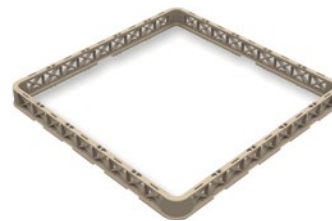

Item No.	PDR5490
Max. Glass Diameter	63mm
Height	80mm

Glass Extender
49 COMPARTMENTS

Item No.	PDR5491
Max. Glass Diameter	63mm
Height	40mm

Open Rack

Item No.	PDR5002
Height	80mm

Open Extender

Item No.	PDR5001
Height	40mm

Flatware Rack

Item No.	PDR5000
Height	80mm

Plate & Tray Rack

Item No.	PDR5003
Height	80mm

Flaps For Racks

Item No.	Colour
PDR501F1	Beige
PDR501F2	Red
PDR501F3	Blue
PDR501F4	Yellow
PDR501F5	Green
PDR501F6	Dark Brown