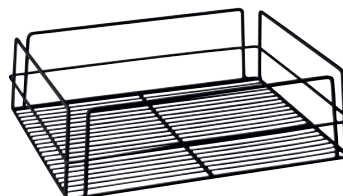

Item No.	69872
Length	425mm
Width	200mm
Height	150mm
Colour	Blue

Cutlery / Flatware Holder
SQUARE

Item No.	69874
Length	100mm
Width	100mm
Height	140mm
Colour	White

Glass Rack Features

Glass Basket
RECTANGULAR
WHITE PVC COATED

Item No.	30600
Length	430mm
Width	355mm
Height	80mm

Glass Basket
RECTANGULAR
BLACK PVC COATED

Item No.	30600-BK
Length	430mm
Width	355mm
Height	80mm

Glass Basket
RECTANGULAR
CHROME PLATED

Item No.	30600-CH
Length	430mm
Width	355mm
Height	80mm

Glass Basket
RECTANGULAR
ZINC PLATED

Item No.	30601
Length	430mm
Width	355mm
Height	80mm

Glass Basket
RECTANGULAR
WHITE PVC COATED

Item No.	30602
Length	430mm
Width	355mm
Height	125mm

Glass Basket
RECTANGULAR
BLACK PVC COATED

Item No.	30602-BK
Length	430mm
Width	355mm
Height	125mm

Glass Basket
SQUARE
WHITE PVC COATED

Item No.	30605
Length	355mm
Width	355mm
Height	75mm

Glass Basket
SQUARE
BLACK PVC COATED

Item No.	30605-BK
Length	355mm
Width	355mm
Height	75mm