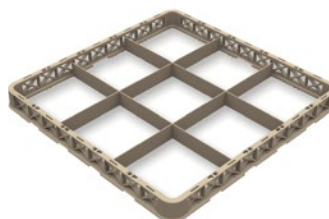

TRANSPORT
Improved security

STORING
Improved hygiene

Easy to assemble and disassemble extenders

Highly resistant to chemicals and temperatures up to 95°C

FLAP RACK SIZE GUIDE

Diameter

Place glass upside down over the circular chart. Whichever circle the largest diameter of the glass (either base, body or rim) fits within, will determine the compartment rack required.

Height

Use the vertical guide to determine the appropriate number of extenders. If the height of the glass is between two extenders, select the higher extender.

BEIGE — 500MM X 500MM

Glass Rack
9 COMPARTMENTS

Item No.	PDR5090
Max. Glass Diameter	151mm
Height	80mm

Glass Extender
9 COMPARTMENTS

Item No.	PDR5091
Max. Glass Diameter	151mm
Height	40mm

Glass Rack
16 COMPARTMENTS

Item No.	PDR5160
Max. Glass Diameter	113mm
Height	80mm

Glass Extender
16 COMPARTMENTS

Item No.	PDR5161
Max. Glass Diameter	113mm
Height	40mm

Glass Rack
25 COMPARTMENTS

Item No.	PDR5250
Max. Glass Diameter	89mm
Height	80mm

Glass Extender
25 COMPARTMENTS

Item No.	PDR5251
Max. Glass Diameter	89mm
Height	40mm