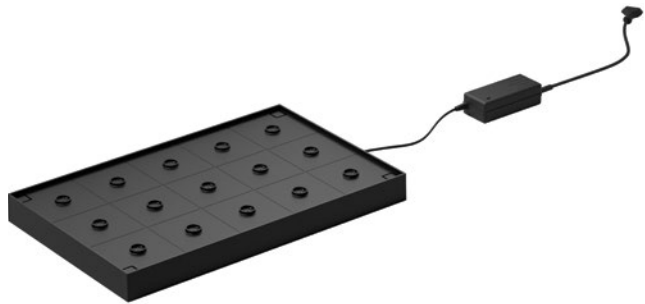

**LED Cordless Lamp**  
BRUSHED COPPER

Item No.	769234
Diameter	120mm
Height	260mm

All lamps are sold complete with the appropriate individual charging base.

**ARUBA**

**LED Cordless Lamp**  
BLACK

Item No.	769201
Diameter	130mm
Height	230mm

**LED Cordless Lamp**  
COCOA

Item No.	769202
Diameter	130mm
Height	230mm

**LED Cordless Lamp**  
BRUSHED GOLD

Item No.	769203
Diameter	130mm
Height	230mm

**LED Cordless Lamp**  
BRUSHED COPPER

Item No.	769204
Diameter	130mm
Height	230mm

All lamps are sold complete with the appropriate individual charging base.

CHARGING

Charging Station

INCLUDES:

3 X CHARGING SHELF

12 X CONNECTION POLES

3 X CHARGING CABLE & ADAPTOR

Item No.	Length	Width	Height	Detail	To Suit
769500	470mm	290mm	40mm	6 Lamps	Fiore & Saturn
769700	470mm	290mm	40mm	15 Lamps	Fiore Micro