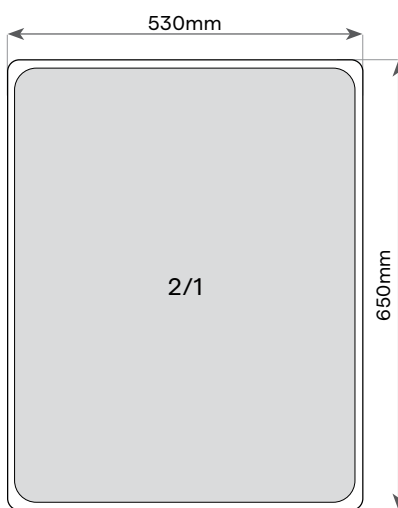

Selection & Size Guide

2/1 Size

Item No.	Length	Width	Depth	Capacity
PG210201	650mm	530mm	20mm	4.0lt
PG210401	650mm	530mm	40mm	12.0lt
PG210651	650mm	530mm	65mm	18.8lt
PG211001	650mm	530mm	100mm	28.9lt
PG211501	650mm	530mm	150mm	43.1lt
PG212001	650mm	530mm	200mm	58.4lt

1/1 Size

Item No.	Length	Width	Depth	Capacity
PG110201	530mm	325mm	20mm	3.0lt
PG110401	530mm	325mm	40mm	5.1lt
PG110651	530mm	325mm	65mm	9.2lt
PG111001	530mm	325mm	100mm	14.2lt
PG111501	530mm	325mm	150mm	21.3lt
PG112001	530mm	325mm	200mm	28.4lt

2/3 Size

Item No.	Length	Width	Depth	Capacity
PG230201	353mm	325mm	20mm	1.7lt
PG230401	353mm	325mm	40mm	3.1lt
PG230651	353mm	325mm	65mm	5.6lt
PG231001	353mm	325mm	100mm	9.1lt
PG231501	353mm	325mm	150mm	13.2lt
PG232001	353mm	325mm	200mm	18.3lt

1/2 Size

Item No.	Length	Width	Depth	Capacity
892020	325mm	265mm	20mm	1.2lt
892040	325mm	265mm	40mm	2.0lt
892065	325mm	265mm	65mm	4.1lt
892100	325mm	265mm	100mm	6.6lt
892150	325mm	265mm	150mm	9.7lt

2/4 Size