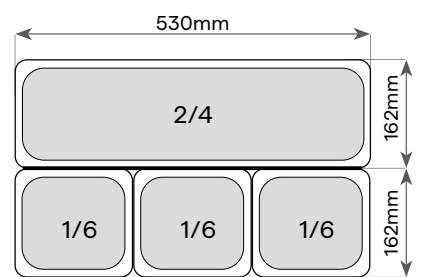

Selection & Size Guide

2/1 Size

Item No.	Length	Width	Depth	Capacity
PG210201	650mm	530mm	20mm	4.0lt
PG210401	650mm	530mm	40mm	12.0lt
PG210651	650mm	530mm	65mm	18.8lt
PG211001	650mm	530mm	100mm	28.9lt
PG211501	650mm	530mm	150mm	43.1lt
PG212001	650mm	530mm	200mm	58.4lt

1/1 Size

Item No.	Length	Width	Depth	Capacity
PG110201	530mm	325mm	20mm	3.0lt
PG110401	530mm	325mm	40mm	5.1lt
PG110651	530mm	325mm	65mm	9.2lt
PG111001	530mm	325mm	100mm	14.2lt
PG111501	530mm	325mm	150mm	21.3lt
PG112001	530mm	325mm	200mm	28.4lt

2/3 Size

Item No.	Length	Width	Depth	Capacity
PG230201	353mm	325mm	20mm	1.7lt
PG230401	353mm	325mm	40mm	3.1lt
PG230651	353mm	325mm	65mm	5.6lt
PG231001	353mm	325mm	100mm	9.1lt
PG231501	353mm	325mm	150mm	13.2lt
PG232001	353mm	325mm	200mm	18.3lt

1/2 Size

Item No.	Length	Width	Depth	Capacity
892020	325mm	265mm	20mm	1.2lt
892040	325mm	265mm	40mm	2.0lt
892065	325mm	265mm	65mm	4.1lt
892100	325mm	265mm	100mm	6.6lt
892150	325mm	265mm	150mm	9.7lt

2/4 Size