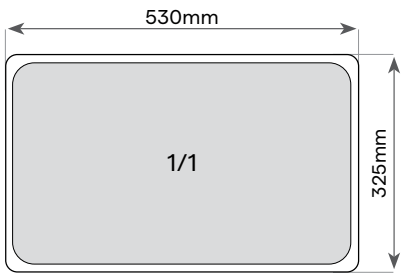

Selection & Size Guide

2/1 Size

Item No.	Length	Width	Depth	Capacity
PG210201	650mm	530mm	20mm	4.0lt
PG210401	650mm	530mm	40mm	12.0lt
PG210651	650mm	530mm	65mm	18.8lt
PG211001	650mm	530mm	100mm	28.9lt
PG211501	650mm	530mm	150mm	43.1lt
PG212001	650mm	530mm	200mm	58.4lt

1/1 Size

Item No.	Length	Width	Depth	Capacity
PG110201	530mm	325mm	20mm	3.0lt
PG110401	530mm	325mm	40mm	5.1lt
PG110651	530mm	325mm	65mm	9.2lt
PG111001	530mm	325mm	100mm	14.2lt
PG111501	530mm	325mm	150mm	21.3lt
PG112001	530mm	325mm	200mm	28.4lt

2/3 Size

Item No.	Length	Width	Depth	Capacity
PG230201	353mm	325mm	20mm	1.7lt
PG230401	353mm	325mm	40mm	3.1lt
PG230651	353mm	325mm	65mm	5.6lt
PG231001	353mm	325mm	100mm	9.1lt
PG231501	353mm	325mm	150mm	13.2lt
PG232001	353mm	325mm	200mm	18.3lt

1/6 Size

Item No.	Length	Width	Depth	Capacity
PG160651	176mm	162mm	65mm	1.0lt
PG161001	176mm	162mm	100mm	1.6lt
PG161501	176mm	162mm	150mm	2.4lt
PG162001	176mm	162mm	200mm	3.5lt

1/9 Size

Item No.	Length	Width	Depth	Capacity
PG190651	176mm	108mm	65mm	0.6lt
PG191001	176mm	108mm	100mm	1.0lt