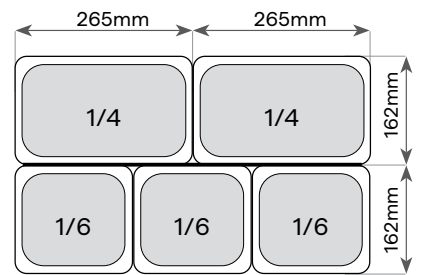

Selection & Size Guide

2/1 Size

Item No.	Length	Width	Depth	Capacity
PG210201	650mm	530mm	20mm	4.0lt
PG210401	650mm	530mm	40mm	12.0lt
PG210651	650mm	530mm	65mm	18.8lt
PG211001	650mm	530mm	100mm	28.9lt
PG211501	650mm	530mm	150mm	43.1lt
PG212001	650mm	530mm	200mm	58.4lt

1/1 Size

Item No.	Length	Width	Depth	Capacity
PG110201	530mm	325mm	20mm	3.0lt
PG110401	530mm	325mm	40mm	5.1lt
PG110651	530mm	325mm	65mm	9.2lt
PG111001	530mm	325mm	100mm	14.2lt
PG111501	530mm	325mm	150mm	21.3lt
PG112001	530mm	325mm	200mm	28.4lt

2/3 Size

Item No.	Length	Width	Depth	Capacity
PG230201	353mm	325mm	20mm	1.7lt
PG230401	353mm	325mm	40mm	3.1lt
PG230651	353mm	325mm	65mm	5.6lt
PG231001	353mm	325mm	100mm	9.1lt
PG231501	353mm	325mm	150mm	13.2lt
PG232001	353mm	325mm	200mm	18.3lt

1/2 Size

Item No.	Length	Width	Depth	Capacity
892020	325mm	265mm	20mm	1.2lt
892040	325mm	265mm	40mm	2.0lt
892065	325mm	265mm	65mm	4.1lt
892100	325mm	265mm	100mm	6.6lt
892150	325mm	265mm	150mm	9.7lt

2/4 Size