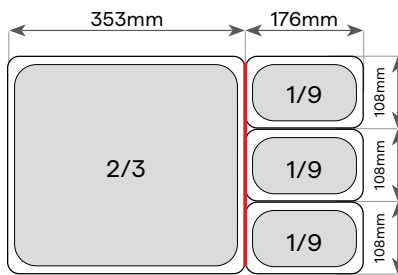

Selection & Size Guide

2/1 Size

Item No.	Length	Width	Depth	Capacity
PG210201	650mm	530mm	20mm	4.0lt
PG210401	650mm	530mm	40mm	12.0lt
PG210651	650mm	530mm	65mm	18.8lt
PG211001	650mm	530mm	100mm	28.9lt
PG211501	650mm	530mm	150mm	43.1lt
PG212001	650mm	530mm	200mm	58.4lt

1/1 Size

Item No.	Length	Width	Depth	Capacity
PG110201	530mm	325mm	20mm	3.0lt
PG110401	530mm	325mm	40mm	5.1lt
PG110651	530mm	325mm	65mm	9.2lt
PG111001	530mm	325mm	100mm	14.2lt
PG111501	530mm	325mm	150mm	21.3lt
PG112001	530mm	325mm	200mm	28.4lt

2/3 Size

Item No.	Length	Width	Depth	Capacity
PG230201	353mm	325mm	20mm	1.7lt
PG230401	353mm	325mm	40mm	3.1lt
PG230651	353mm	325mm	65mm	5.6lt
PG231001	353mm	325mm	100mm	9.1lt
PG231501	353mm	325mm	150mm	13.2lt
PG232001	353mm	325mm	200mm	18.3lt

1/2 Size

Item No.	Length	Width	Depth	Capacity
892020	325mm	265mm	20mm	1.2lt
892040	325mm	265mm	40mm	2.0lt
892065	325mm	265mm	65mm	4.1lt
892100	325mm	265mm	100mm	6.6lt
892150	325mm	265mm	150mm	9.7lt

2/4 Size