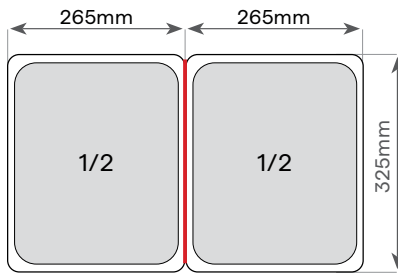

Selection & Size Guide

2/1 Size

Item No.	Length	Width	Depth	Capacity
PG210201	650mm	530mm	20mm	4.0lt
PG210401	650mm	530mm	40mm	12.0lt
PG210651	650mm	530mm	65mm	18.8lt
PG211001	650mm	530mm	100mm	28.9lt
PG211501	650mm	530mm	150mm	43.1lt
PG212001	650mm	530mm	200mm	58.4lt

1/1 Size

Item No.	Length	Width	Depth	Capacity
PG110201	530mm	325mm	20mm	3.0lt
PG110401	530mm	325mm	40mm	5.1lt
PG110651	530mm	325mm	65mm	9.2lt
PG111001	530mm	325mm	100mm	14.2lt
PG111501	530mm	325mm	150mm	21.3lt
PG112001	530mm	325mm	200mm	28.4lt

2/3 Size

Item No.	Length	Width	Depth	Capacity
PG230201	353mm	325mm	20mm	1.7lt
PG230401	353mm	325mm	40mm	3.1lt
PG230651	353mm	325mm	65mm	5.6lt
PG231001	353mm	325mm	100mm	9.1lt
PG231501	353mm	325mm	150mm	13.2lt
PG232001	353mm	325mm	200mm	18.3lt

1/6 Size

Item No.	Length	Width	Depth	Capacity
PG160651	176mm	162mm	65mm	1.0lt
PG161001	176mm	162mm	100mm	1.6lt
PG161501	176mm	162mm	150mm	2.4lt
PG162001	176mm	162mm	200mm	3.5lt

1/9 Size

Item No.	Length	Width	Depth	Capacity
PG190651	176mm	108mm	65mm	0.6lt
PG191001	176mm	108mm	100mm	1.0lt