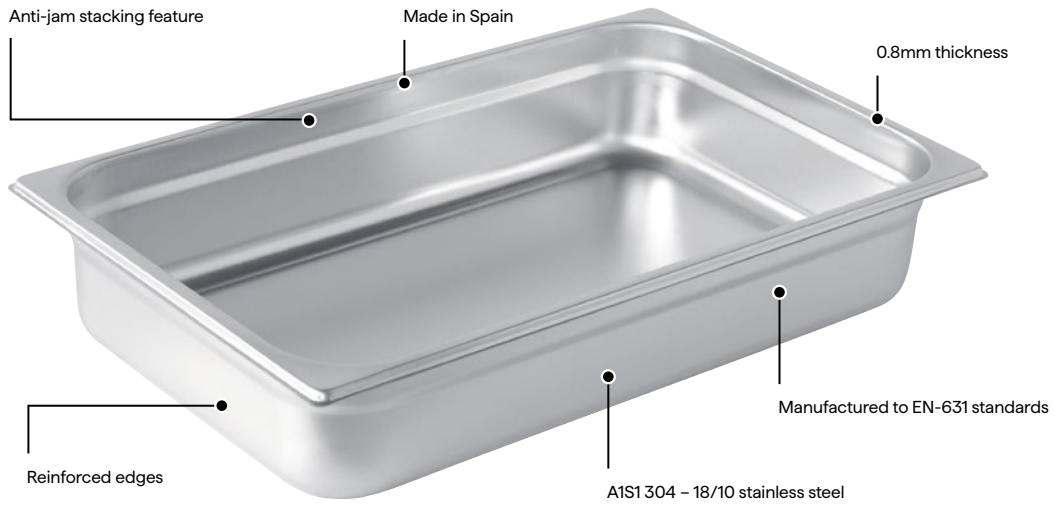

2/1 Size

Item No.	Length	Width	Depth	Capacity
PG210201	650mm	530mm	20mm	4.0lt
PG210401	650mm	530mm	40mm	12.0lt
PG210651	650mm	530mm	65mm	18.8lt
PG211001	650mm	530mm	100mm	28.9lt
PG211501	650mm	530mm	150mm	43.1lt
PG212001	650mm	530mm	200mm	58.4lt

1/1 Size

Item No.	Length	Width	Depth	Capacity
PG110201	530mm	325mm	20mm	3.0lt
PG110401	530mm	325mm	40mm	5.1lt
PG110651	530mm	325mm	65mm	9.2lt
PG111001	530mm	325mm	100mm	14.2lt
PG111501	530mm	325mm	150mm	21.3lt
PG112001	530mm	325mm	200mm	28.4lt

2/3 Size

Item No.	Length	Width	Depth	Capacity
PG230201	353mm	325mm	20mm	1.7lt
PG230401	353mm	325mm	40mm	3.1lt
PG230651	353mm	325mm	65mm	5.6lt
PG231001	353mm	325mm	100mm	9.1lt
PG231501	353mm	325mm	150mm	13.2lt
PG232001	353mm	325mm	200mm	18.3lt