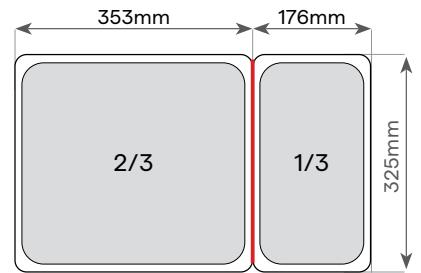

Selection & Size Guide

2/1 Size

Item No.	Length	Width	Depth	Capacity
PG210201	650mm	530mm	20mm	4.0lt
PG210401	650mm	530mm	40mm	12.0lt
PG210651	650mm	530mm	65mm	18.8lt
PG211001	650mm	530mm	100mm	28.9lt
PG211501	650mm	530mm	150mm	43.1lt
PG212001	650mm	530mm	200mm	58.4lt

1/1 Size

Item No.	Length	Width	Depth	Capacity
PG110201	530mm	325mm	20mm	3.0lt
PG110401	530mm	325mm	40mm	5.1lt
PG110651	530mm	325mm	65mm	9.2lt
PG111001	530mm	325mm	100mm	14.2lt
PG111501	530mm	325mm	150mm	21.3lt
PG112001	530mm	325mm	200mm	28.4lt

2/3 Size

Item No.	Length	Width	Depth	Capacity
PG230201	353mm	325mm	20mm	1.7lt
PG230401	353mm	325mm	40mm	3.1lt
PG230651	353mm	325mm	65mm	5.6lt
PG231001	353mm	325mm	100mm	9.1lt
PG231501	353mm	325mm	150mm	13.2lt
PG232001	353mm	325mm	200mm	18.3lt

2/1 Size

Item No.	Length	Width	Depth	Capacity
890020	650mm	530mm	20mm	4.0lt
890065	650mm	530mm	65mm	12.0lt

1/1 Size

Item No.	Length	Width	Depth	Capacity
891020	530mm	325mm	20mm	3.0lt
891040	530mm	325mm	40mm	5.1lt
891065	530mm	325mm	65mm	9.2lt
891100	530mm	325mm	100mm	14.2lt
891150	530mm	325mm	150mm	21.3lt