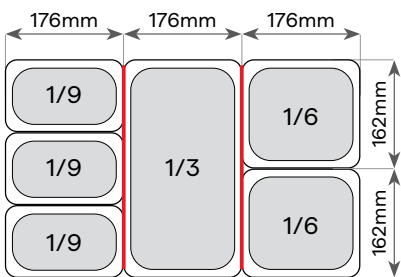

Selection & Size Guide

2/1 Size

Item No.	Length	Width	Depth	Capacity
PG210201	650mm	530mm	20mm	4.0lt
PG210401	650mm	530mm	40mm	12.0lt
PG210651	650mm	530mm	65mm	18.8lt
PG211001	650mm	530mm	100mm	28.9lt
PG211501	650mm	530mm	150mm	43.1lt
PG212001	650mm	530mm	200mm	58.4lt

1/1 Size

Item No.	Length	Width	Depth	Capacity
PG110201	530mm	325mm	20mm	3.0lt
PG110401	530mm	325mm	40mm	5.1lt
PG110651	530mm	325mm	65mm	9.2lt
PG111001	530mm	325mm	100mm	14.2lt
PG111501	530mm	325mm	150mm	21.3lt
PG112001	530mm	325mm	200mm	28.4lt

2/3 Size

Item No.	Length	Width	Depth	Capacity
PG230201	353mm	325mm	20mm	1.7lt
PG230401	353mm	325mm	40mm	3.1lt
PG230651	353mm	325mm	65mm	5.6lt
PG231001	353mm	325mm	100mm	9.1lt
PG231501	353mm	325mm	150mm	13.2lt
PG232001	353mm	325mm	200mm	18.3lt

1/2 Size

Item No.	Length	Width	Depth	Capacity
892020	325mm	265mm	20mm	1.2lt
892040	325mm	265mm	40mm	2.0lt
892065	325mm	265mm	65mm	4.1lt
892100	325mm	265mm	100mm	6.6lt
892150	325mm	265mm	150mm	9.7lt

2/4 Size