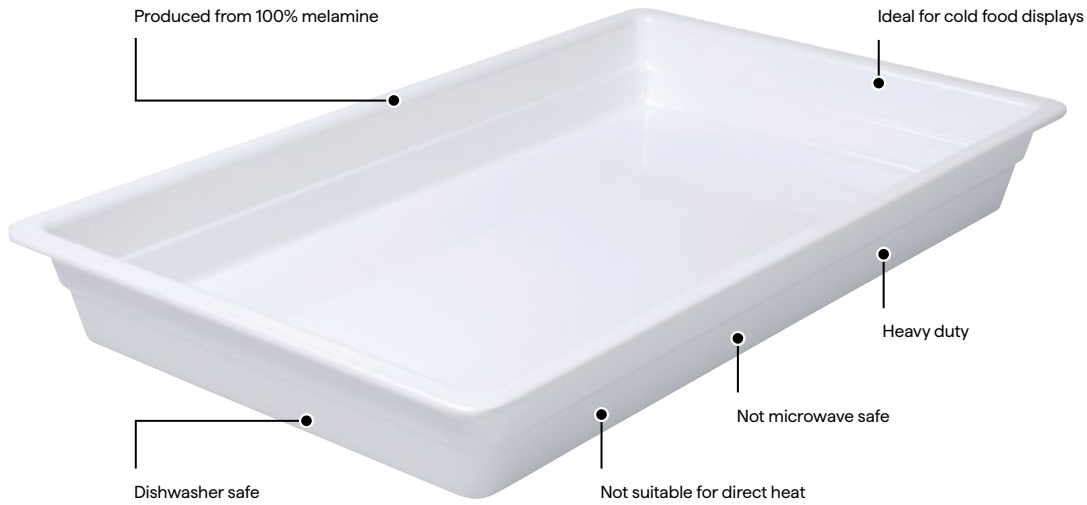

Item No.	Length	Width	Depth
922402	530mm	162mm	65mm

Round Food Pan
WHITE

Item No.	Diameter	Depth
921001	380mm	65mm

Round Food Pan
WHITE
1 DIVIDER

Item No.	Diameter	Depth
921002	380mm	65mm

1/1 Size
WHITE

Item No.	Length	Width	Depth
91111	530mm	325mm	20mm
91112	530mm	325mm	65mm