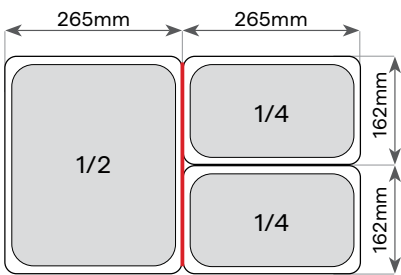

Selection & Size Guide

2/1 Size

Item No.	Length	Width	Depth	Capacity
PG210201	650mm	530mm	20mm	4.0lt
PG210401	650mm	530mm	40mm	12.0lt
PG210651	650mm	530mm	65mm	18.8lt
PG211001	650mm	530mm	100mm	28.9lt
PG211501	650mm	530mm	150mm	43.1lt
PG212001	650mm	530mm	200mm	58.4lt

1/1 Size

Item No.	Length	Width	Depth	Capacity
PG110201	530mm	325mm	20mm	3.0lt
PG110401	530mm	325mm	40mm	5.1lt
PG110651	530mm	325mm	65mm	9.2lt
PG111001	530mm	325mm	100mm	14.2lt
PG111501	530mm	325mm	150mm	21.3lt
PG112001	530mm	325mm	200mm	28.4lt

2/3 Size

Item No.	Length	Width	Depth	Capacity
PG230201	353mm	325mm	20mm	1.7lt
PG230401	353mm	325mm	40mm	3.1lt
PG230651	353mm	325mm	65mm	5.6lt
PG231001	353mm	325mm	100mm	9.1lt
PG231501	353mm	325mm	150mm	13.2lt
PG232001	353mm	325mm	200mm	18.3lt

1/2 Size

Item No.	Length	Width	Depth	Capacity
892020	325mm	265mm	20mm	1.2lt
892040	325mm	265mm	40mm	2.0lt
892065	325mm	265mm	65mm	4.1lt
892100	325mm	265mm	100mm	6.6lt
892150	325mm	265mm	150mm	9.7lt

2/4 Size