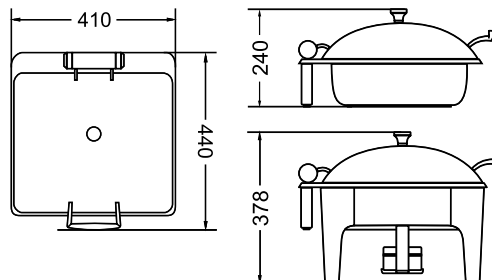

PRINCESS — INDUCTION CHAFER

FOOD PAN OPTIONS

Item Code	Product Name
8335023	2/3 Size Stainless Steel Food Pan 65mm
8335523	2/3 Size Porcelain Food Pan 65mm