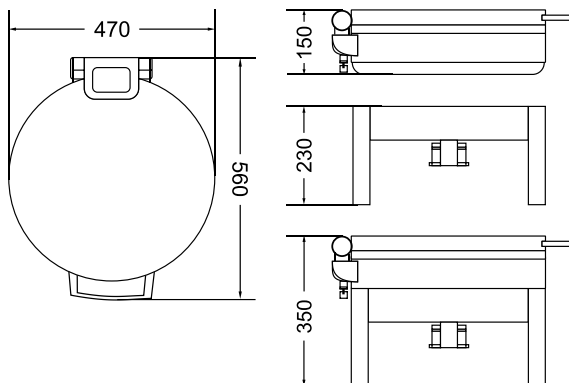

REGAL — INDUCTION CHAFER

FOOD PAN OPTIONS

Item Code	Product Name
8335001	Round Stainless Steel Food Pan 360mm
8335002	Round Stainless Steel Food Pan 360mm, 1 Divider
8335501	Round Porcelain Food Pan 360mm
8335502	Round Porcelain Food Pan 360mm, 1 Divider

Item Code	Product Name
8310012	Round Stainless Steel Food Pan 280mm
8310013	Round Porcelain Food Pan 280mm