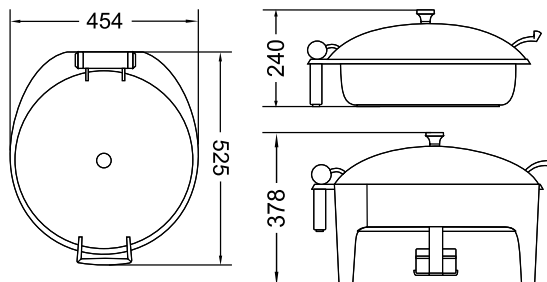

PRINCESS — INDUCTION CHAFER

Item No. **8330001**

Item No. **8330002**

Item No. **8330003**

Item No. **8330010**

FOOD PAN OPTIONS

Item Code	Product Name
8335001	Round Stainless Steel Food Pan 380mm, 6.1lt
8335002	Round Stainless Steel Food Pan 380mm, 5.8lt, 1 Divider
8335501	Round Porcelain Food Pan 380mm, 6.1lt
8335502	Round Porcelain Food Pan 380mm, 5.8lt, 1 Divider