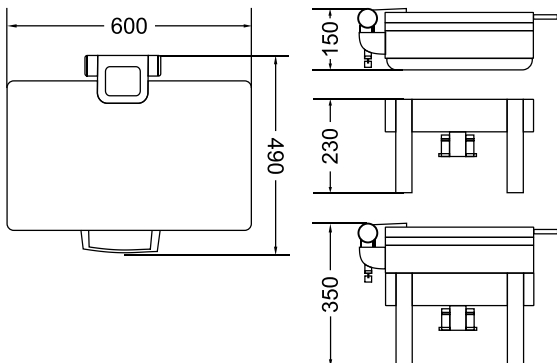

PRINCE — INDUCTION CHAFER

FOOD PAN OPTIONS

Item Code	Product Name
8335011	1/1 Size Stainless Steel Food Pan 65mm
8335511	1/1 Size Porcelain Food Pan 65mm

Item Code	Product Name
8335023	2/3 Size Stainless Steel Food Pan 65mm
8335523	2/3 Size Porcelain Food Pan 65mm