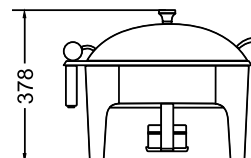

PRINCESS — INDUCTION CHAFER

FOOD PAN OPTIONS

Item Code	Product Name
8335012	1/2 Size Stainless Steel Food Pan 65mm
8335512	1/2 Size Porcelain Food Pan 65mm