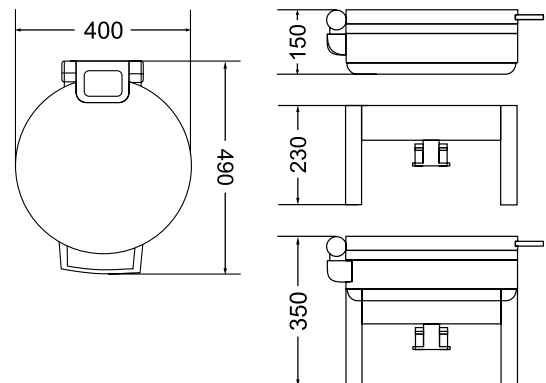

REGAL — INDUCTION CHAFER

FOOD PAN OPTIONS

Item Code	Product Name
8335001	Round Stainless Steel Food Pan 360mm
8335002	Round Stainless Steel Food Pan 360mm, 1 Divider
8335501	Round Porcelain Food Pan 360mm
8335502	Round Porcelain Food Pan 360mm, 1 Divider

Item Code	Product Name
8310012	Round Stainless Steel Food Pan 280mm
8310013	Round Porcelain Food Pan 280mm