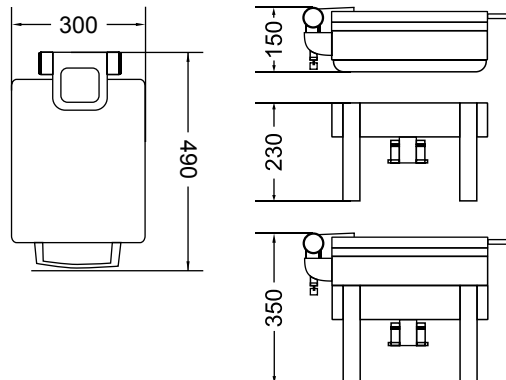

REGAL — INDUCTION CHAFER

FOOD PAN OPTIONS

Item Code	Product Name
8335012	1/2 Size Stainless Steel Food Pan 65mm
8335512	1/2 Size Porcelain Food Pan 65mm