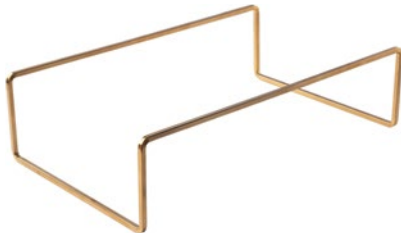

Item No.	74959
Length	400mm
Width	200mm
Height	196mm

Riser
GOLD PVD

Item No.	74958
Length	300mm
Width	150mm
Height	196mm

Riser
GOLD PVD

Item No.	74957
Length	200mm
Width	200mm
Height	196mm

Riser
GOLD PVD

Item No.	74956
Length	400mm
Width	200mm
Height	128mm

Riser
GOLD PVD

Item No.	74955
Length	300mm
Width	150mm
Height	128mm

Riser
GOLD PVD

Item No.	74954
Length	200mm
Width	200mm
Height	128mm

STAINLESS STEEL — MATTE GOLD

Stand
GOLD PVD

Item No.	74964
Length	525mm
Width	325mm
Height	141mm

Stand
GOLD PVD

Item No.	74963
Length	525mm
Width	162mm
Height	141mm

Stand
GOLD PVD

Item No.	74961
Length	325mm
Width	162mm
Height	141mm

Stand
GOLD PVD

Item No.	74962
Length	325mm
Width	325mm
Height	141mm

NORDICA

Quad Riser
GOLD PVD

Item No.	74695
Diameter	220mm
Height	200mm

Quad Riser
GOLD PVD

Item No.	74694
Diameter	220mm
Height	100mm

Quad Riser
GOLD PVD

Item No.	74691
Diameter	180mm
Height	200mm

Quad Riser
GOLD PVD