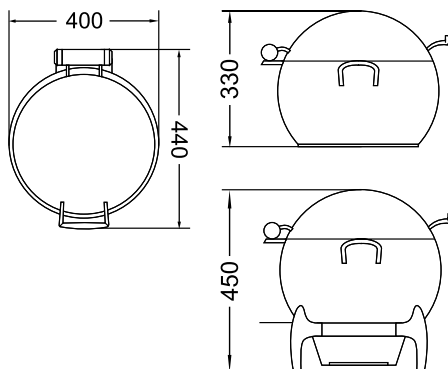

FOOD PAN OPTION

Item Code	Product Name
8330511	Round Stainless Steel Insert, 11.0lt