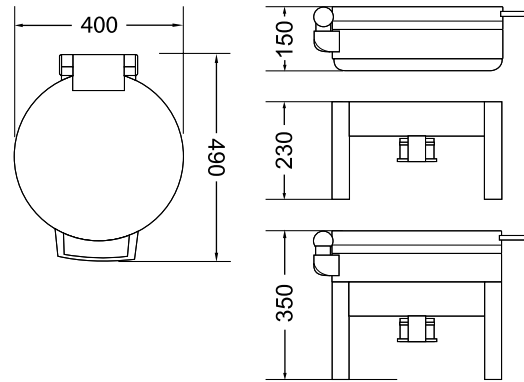

PRINCE — INDUCTION CHAFER

Item No. 8310023
Capacity 6.1lt

Item No. 8310003
Capacity 4.0lt

Item No. 8310030

Item No. 8310010

FOOD PAN OPTIONS

Item Code	Product Name
8335001	Round Stainless Steel Food Pan 380mm
8335002	Round Stainless Steel Food Pan 380mm, 1 Divider
8335501	Round Porcelain Food Pan 380mm
8335502	Round Porcelain Food Pan 380mm, 1 Divider

Item Code	Product Name
8310012	Round Stainless Steel Food Pan 330mm
8310013	Round Porcelain Food Pan 330mm