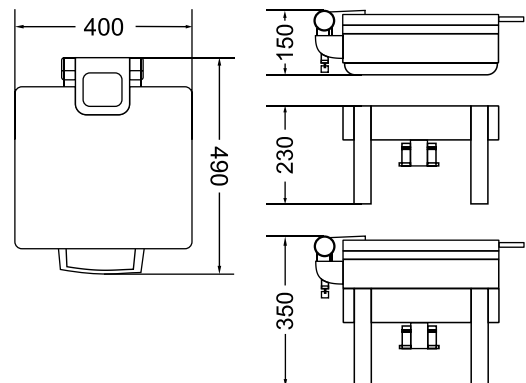

REGAL — INDUCTION CHAFER

FOOD PAN OPTIONS

Item Code	Product Name
8335011	1/1 Size Stainless Steel Food Pan 65mm
8335511	1/1 Size Porcelain Food Pan 65mm

Item Code	Product Name
8335023	2/3 Size Stainless Steel Food Pan 65mm
8335523	2/3 Size Porcelain Food Pan 65mm