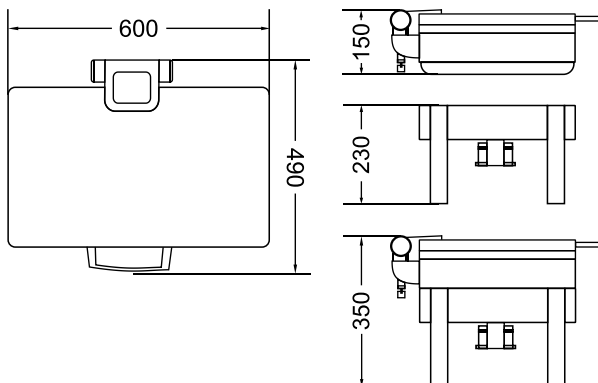

REGAL — INDUCTION CHAFER

FOOD PAN OPTIONS

Item Code	Product Name
8335011	1/1 Size Stainless Steel Food Pan 65mm
8335511	1/1 Size Porcelain Food Pan 65mm

Item Code	Product Name
8335023	2/3 Size Stainless Steel Food Pan 65mm
8335523	2/3 Size Porcelain Food Pan 65mm