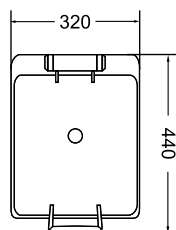

PRINCESS — INDUCTION CHAFER

FOOD PAN OPTIONS

Item Code	Product Name
8335012	1/2 Size Stainless Steel Food Pan 65mm
8335512	1/2 Size Porcelain Food Pan 65mm