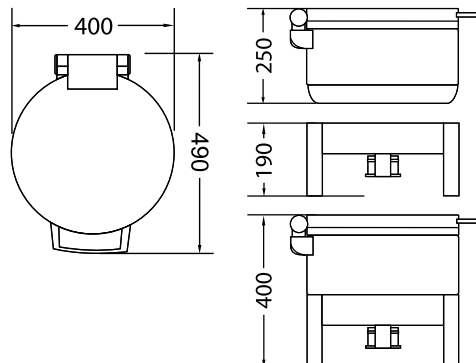

PRINCE — INDUCTION CHAFER

Soup Station

18/10 STAINLESS STEEL BODY
STAINLESS STEEL & GLASS LID
INCLUDES SOUP PAN INSERT

Item No. 8310503

Capacity 11.0lt

Stand for Soup Station

STAINLESS STEEL

Item No. 8310030

FOOD PAN OPTION

Item Code	Product Name
8330511	Round Stainless Steel Insert 11.0lt