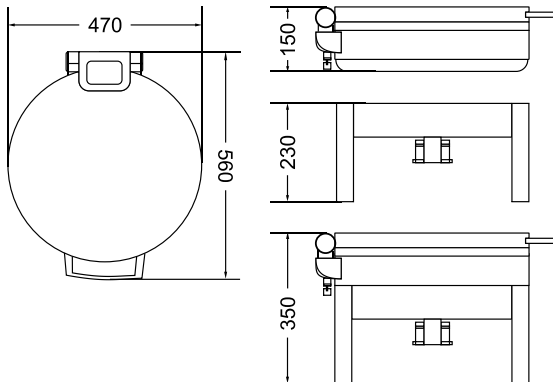

PRINCE — INDUCTION CHAFER

Item No. 8310023
Capacity 6.1lt

Item No. 8310003
Capacity 4.0lt

Item No. 8310030

Item No. 8310010

FOOD PAN OPTIONS

Item Code	Product Name
8335001	Round Stainless Steel Food Pan 380mm
8335002	Round Stainless Steel Food Pan 380mm, 1 Divider
8335501	Round Porcelain Food Pan 380mm
8335502	Round Porcelain Food Pan 380mm, 1 Divider

Item Code	Product Name
8310012	Round Stainless Steel Food Pan 330mm
8310013	Round Porcelain Food Pan 330mm