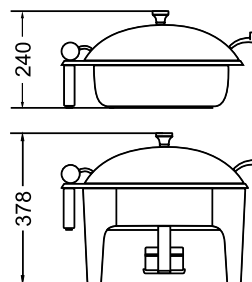

1/1 Size Rectangular Chafer
 18/10 STAINLESS STEEL BODY
 STAINLESS STEEL & GLASS LID
 Item No. 8331103

Stand for 1/1 Size Chafer
 STAINLESS STEEL
 Item No. 8331110

FOOD PAN OPTIONS

Item Code	Product Name
8335011	1/1 Size Stainless Steel Food Pan 65mm
8335511	1/1 Size Porcelain Food Pan 65mm