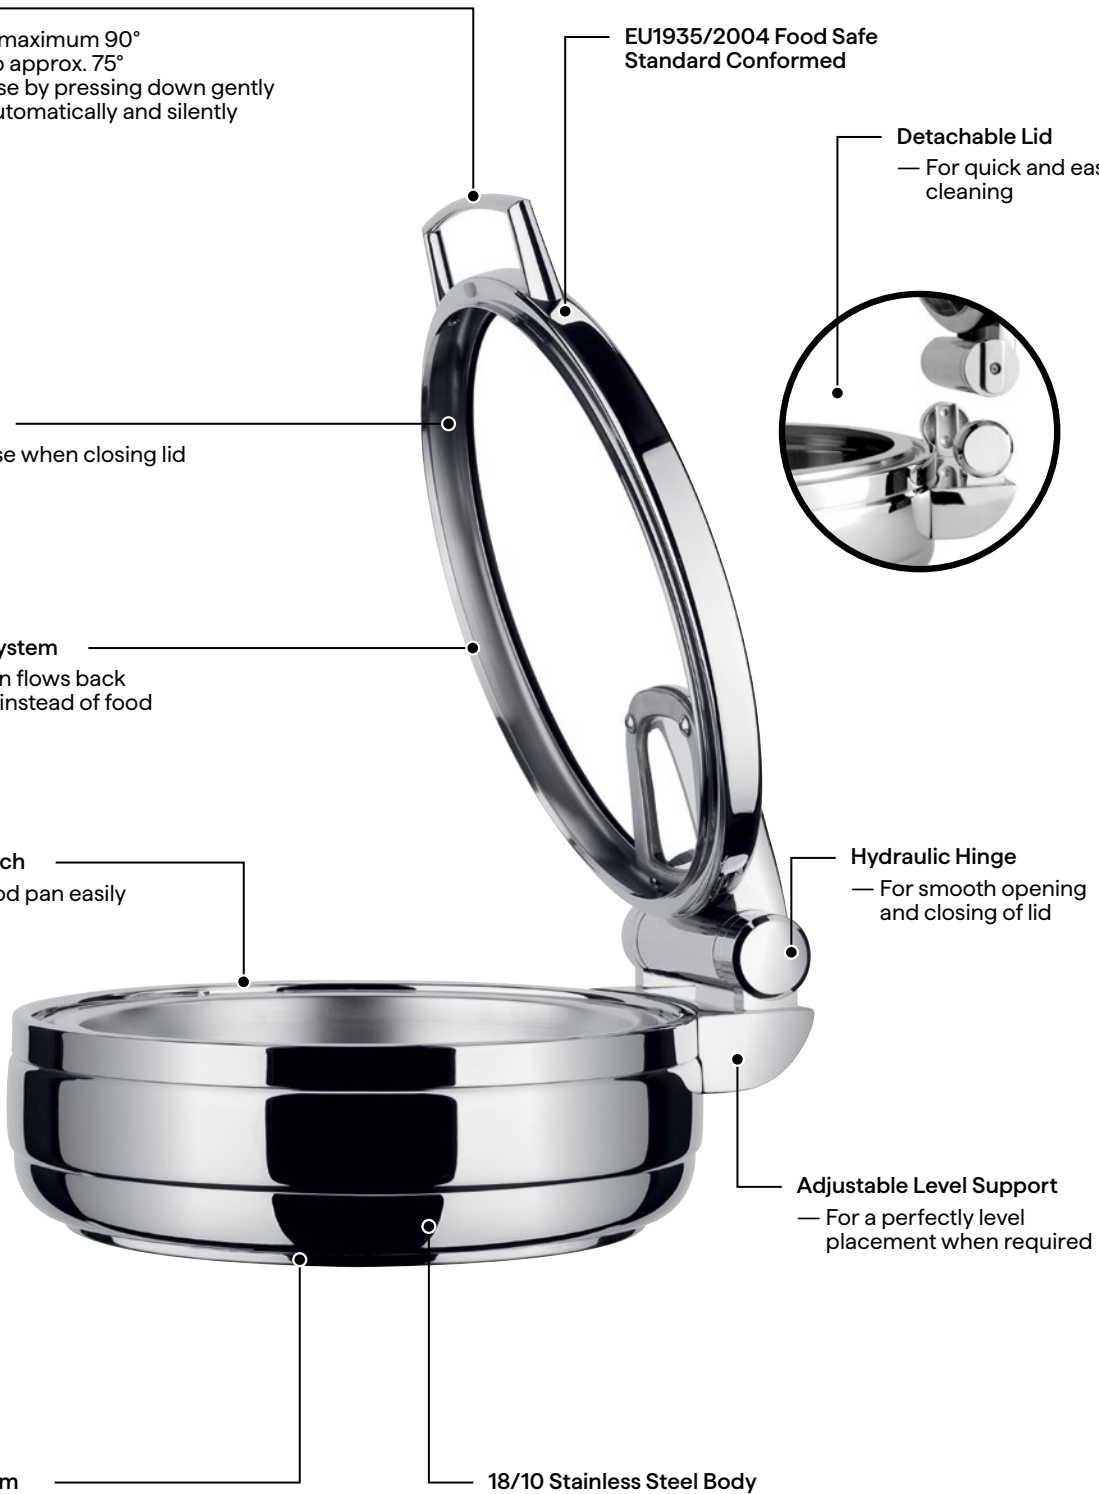

Capsuled Bottom

- Multi-layer bottom for fast and even heating
- Compatible for induction, chafers fuel and electric heater

18/10 Stainless Steel Body