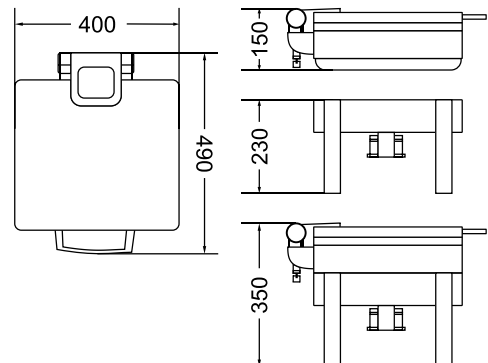

PRINCE — INDUCTION CHAFER

FOOD PAN OPTIONS

Item Code	Product Name
8335011	1/1 Size Stainless Steel Food Pan 65mm
8335511	1/1 Size Porcelain Food Pan 65mm

Item Code	Product Name
8335023	2/3 Size Stainless Steel Food Pan 65mm
8335523	2/3 Size Porcelain Food Pan 65mm