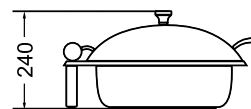

PRINCESS — INDUCTION CHAFER

FOOD PAN OPTIONS

Item Code	Product Name
8335012	1/2 Size Stainless Steel Food Pan 65mm
8335512	1/2 Size Porcelain Food Pan 65mm