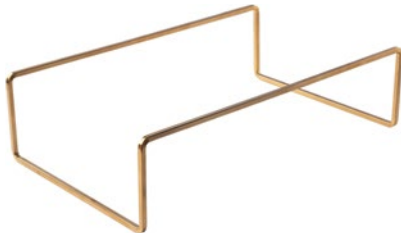

Item No.	74721
Length	325mm
Width	325mm
Height	60mm
Slate Platter	74922

Square Tray
ASH WOOD
REVERSIBLE
STACKABLE

Item No.	74701
Length	180mm
Width	180mm
Height	75mm

Rectangular Tray
ASH WOOD
REVERSIBLE
STACKABLE

Item No.	74730
Length	525mm
Width	325mm
Height	73mm

Rectangular Riser
ASH WOOD
REVERSIBLE
STACKABLE

Item No.	74731
Length	525mm
Width	325mm
Height	73mm
Slate Platter	74906

Rectangular Tray
ASH WOOD
REVERSIBLE
STACKABLE

Item No.	74710
Length	425mm
Width	145mm
Height	60mm

Rectangular Riser
ASH WOOD
REVERSIBLE
STACKABLE

Item No.	74711
Length	425mm
Width	145mm
Height	60mm
Slate Platter	74903

STAINLESS STEEL — MATTE GOLD

Stand
GOLD PVD