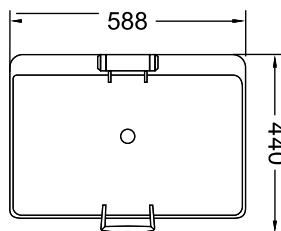

PRINCESS — INDUCTION CHAFER

FOOD PAN OPTIONS

Item Code	Product Name
8335011	1/1 Size Stainless Steel Food Pan 65mm
8335511	1/1 Size Porcelain Food Pan 65mm