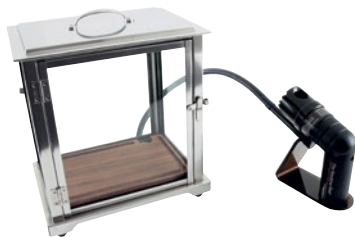

**Smoke Box
with Smoker**

Item No.	73505
Length	240mm
Height	280mm